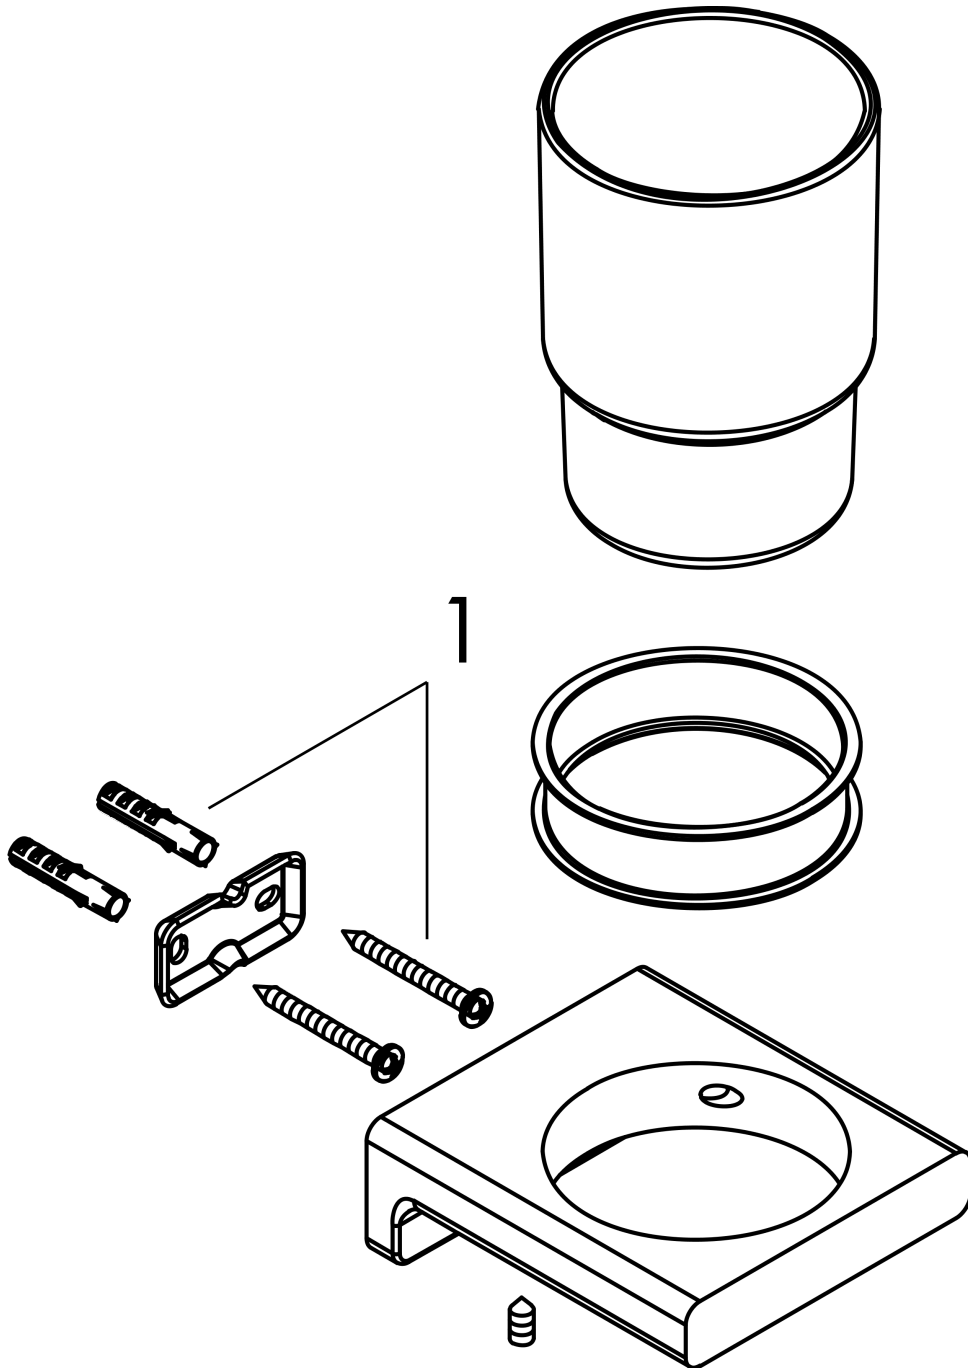

##### product features

- wall-mounted
- material: matt glass
- material holder: metal
- with mounting material
- concealed fastening
- drilling distance: 26 mm
- diameter drill hole: 6 mm

#### Product image

#### Scale drawing

AddStoris  
Toothbrush tumbler  
Surfaces: **Brushed Bronze**    Article Number: **41749140**

## Exploded Drawing

Year of production: >04/21

**AddStoris**  
**Toothbrush tumbler**  
 Surfaces: **Brushed Bronze**    Article Number: **41749140**