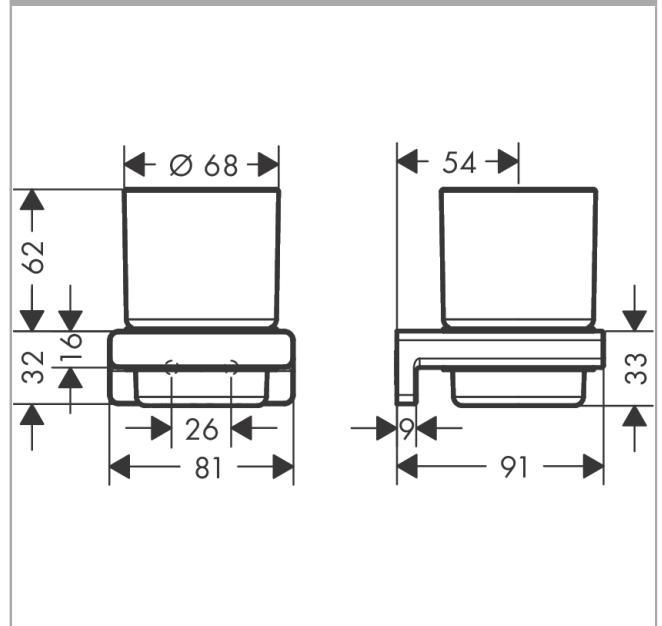

Scale drawing